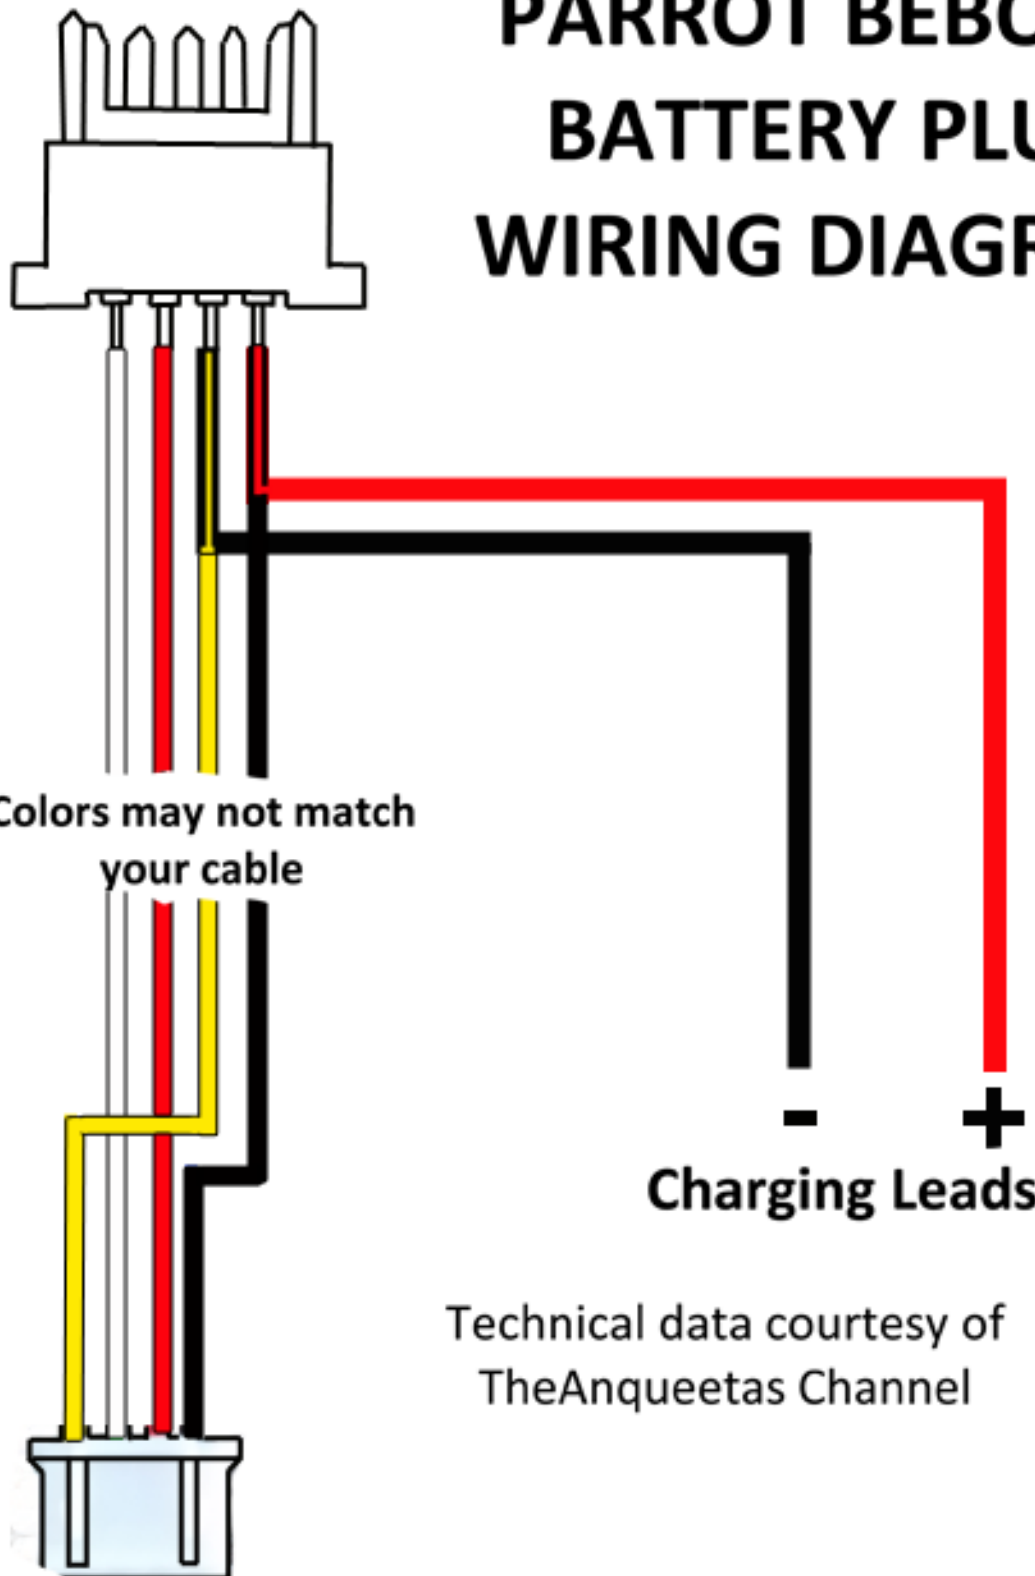

PARROT BEBOP 2 BATTERY PLUG WIRING DIAGRAM

Technical data courtesy of
TheAnqueetas Channel

To balancing socket of charger
Guide tabs shown "up"